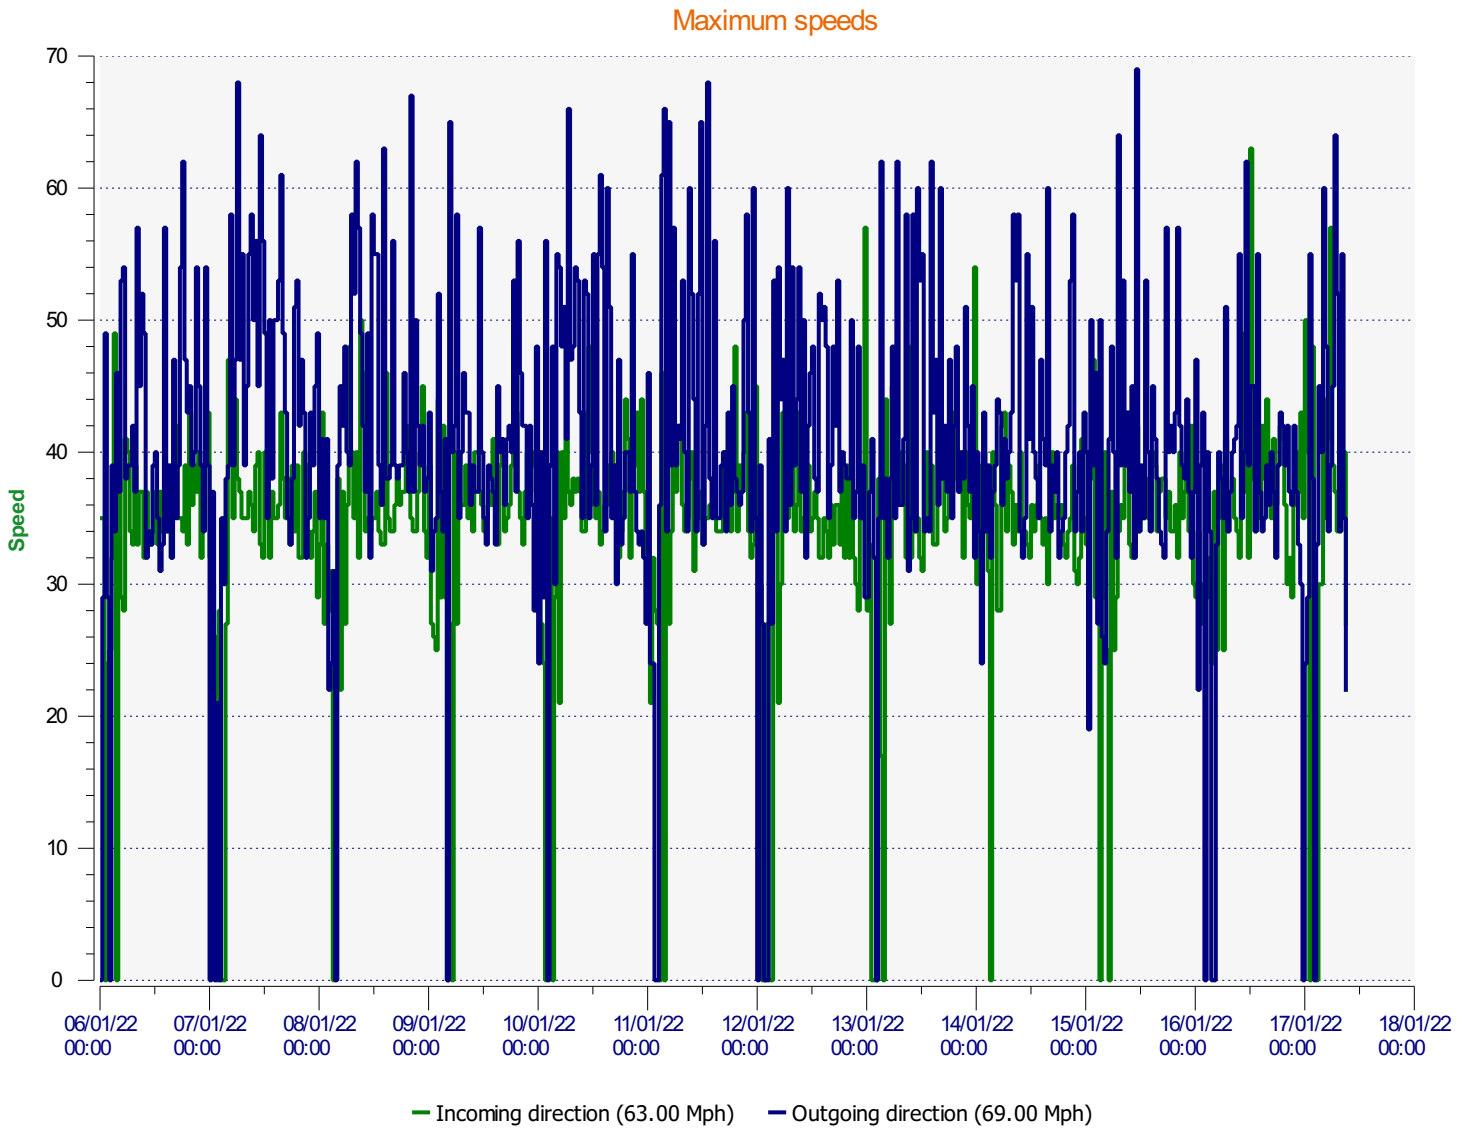

Location:

Comments:

Start date: Thursday, January 6, 2022 12:00 AM
End date: Monday, January 17, 2022 9:00 AM

Location:

Comments:

Start date: Thursday, January 6, 2022 12:00 AM
End date: Monday, January 17, 2022 9:00 AM

Location:

Comments:

Start date: Thursday, January 6, 2022 12:00 AM
End date: Monday, January 17, 2022 9:00 AM

Location:

Comments:

Outgoing vehicles

Start date: Thursday, January 6, 2022 12:00 AM
End date: Monday, January 17, 2022 9:00 AM

Location:

Comments:

Speed percentiles (incoming)

V30: 22.00Mph **V50:** 24.00Mph **V85:** 28.00Mph

Start date: Thursday, January 6, 2022 12:00 AM
End date: Monday, January 17, 2022 9:00 AM

Location:

Comments:

Speed percentile(outgoing)

V30: 21.00Mph **V50:** 23.00Mph **V85:** 28.00Mph

Start date: Thursday, January 6, 2022 12:00 AM
End date: Monday, January 17, 2022 9:00 AM

Location:

Comments: