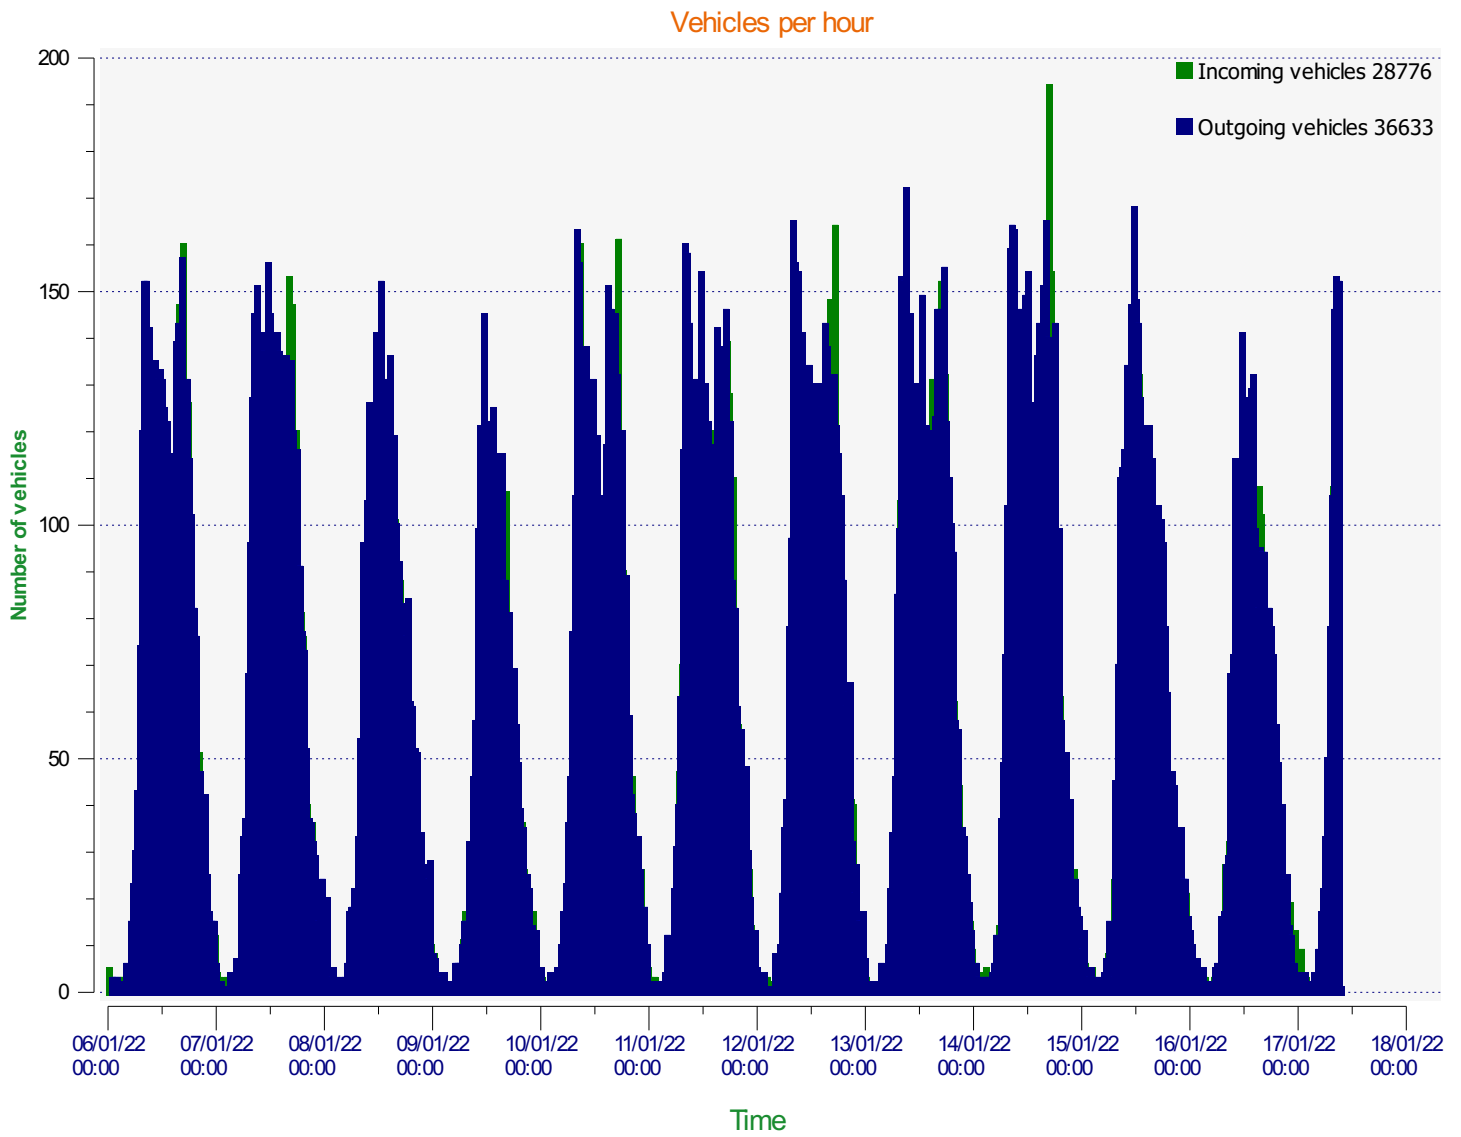

Location:

Comments:

Start date: Thursday, January 6, 2022 12:00 AM
End date: Monday, January 17, 2022 9:00 AM

Location:

Comments:

Start date: Thursday, January 6, 2022 12:00 AM
End date: Monday, January 17, 2022 9:00 AM

Location:

Comments:

Start date: Thursday, January 6, 2022 12:00 AM
End date: Monday, January 17, 2022 9:00 AM

Location:

Comments:

Outgoing vehicles

Start date: Thursday, January 6, 2022 12:00 AM
End date: Monday, January 17, 2022 9:00 AM

Location:

Comments:

Speed percentiles (incoming)

V30: 22.00Mph **V50:** 24.00Mph **V85:** 28.00Mph

Start date: Thursday, January 6, 2022 12:00 AM
End date: Monday, January 17, 2022 9:00 AM

Location:

Comments:

Speed percentile(outgoing)

V30: 21.00Mph **V50:** 23.00Mph **V85:** 28.00Mph

Start date: Thursday, January 6, 2022 12:00 AM
End date: Monday, January 17, 2022 9:00 AM

Location:

Comments: