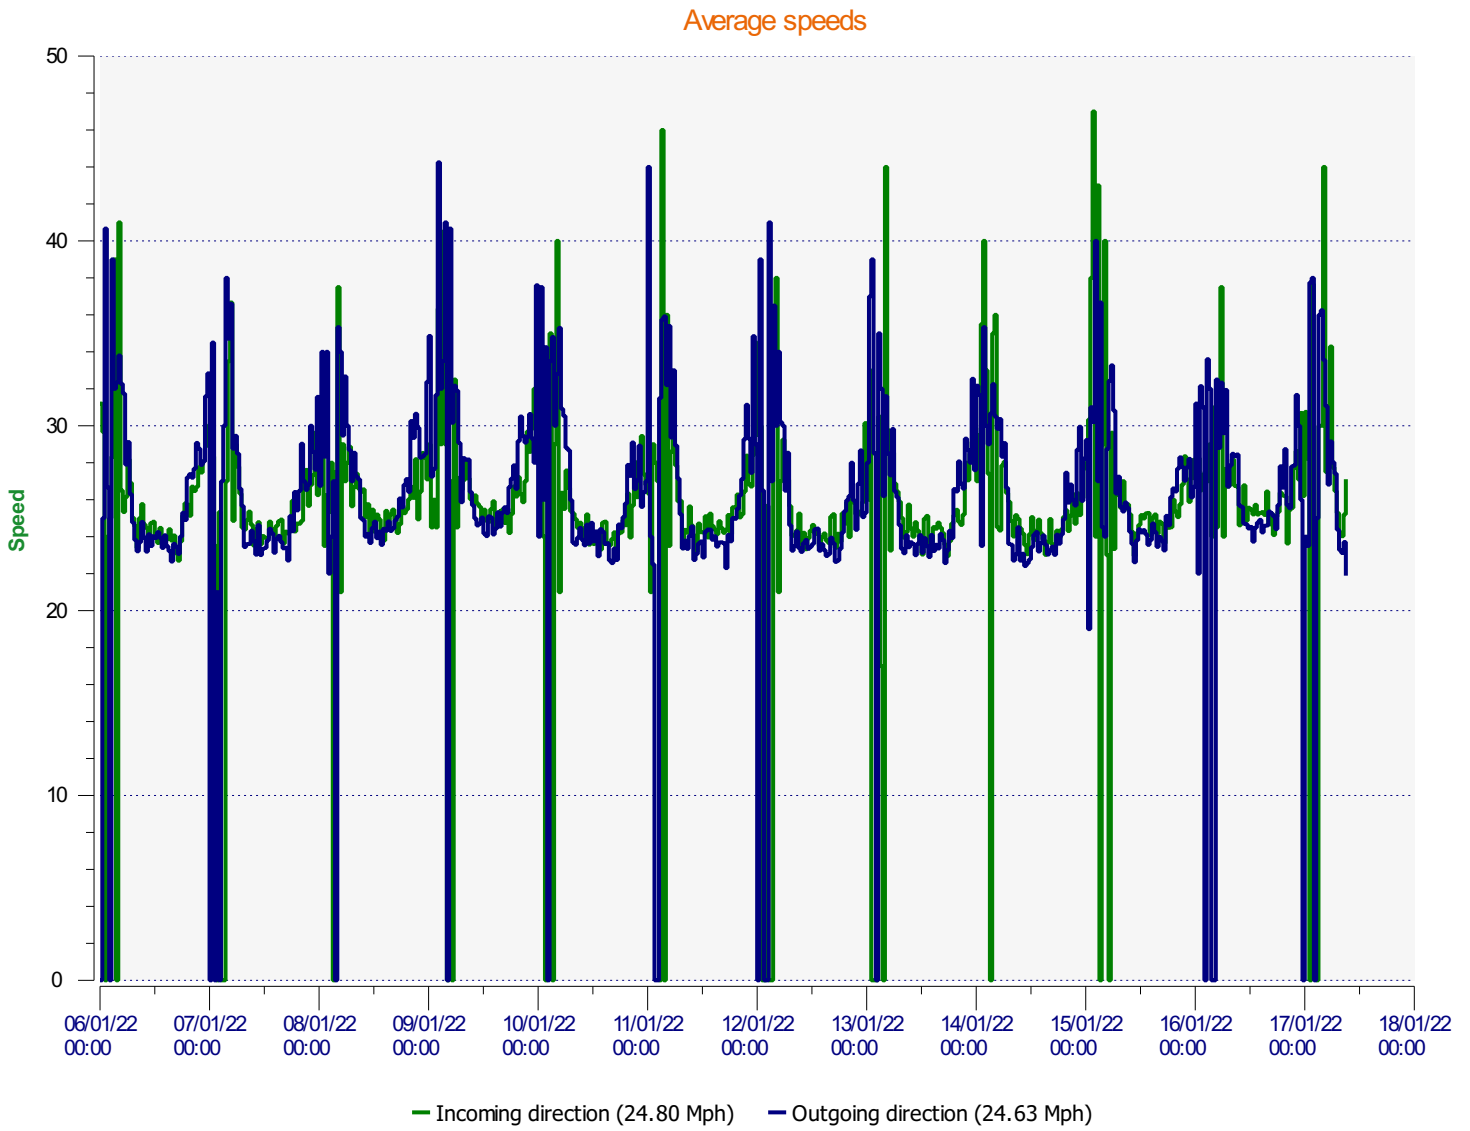

Start date: Thursday, January 6, 2022 12:00 AM
End date: Monday, January 17, 2022 9:00 AM

Location:

Comments: