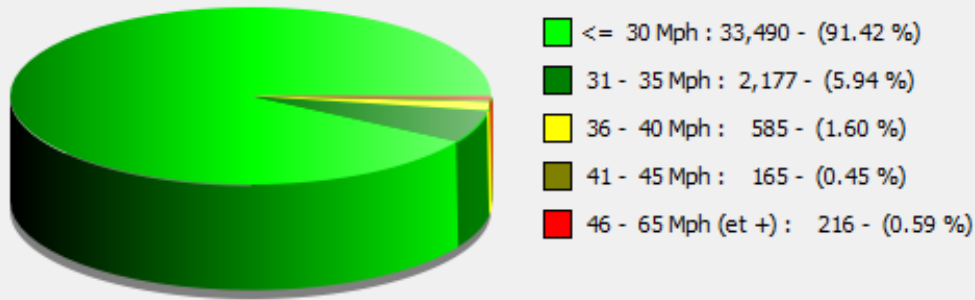

Location:

Comments:

Start date: Thursday, January 6, 2022 12:00 AM
End date: Monday, January 17, 2022 9:00 AM

Location:

Comments:

Outgoing vehicles

Start date: Thursday, January 6, 2022 12:00 AM
End date: Monday, January 17, 2022 9:00 AM

Location:

Comments:

Speed percentiles (incoming)

V30: 22.00Mph **V50:** 24.00Mph **V85:** 28.00Mph

Start date: Thursday, January 6, 2022 12:00 AM
End date: Monday, January 17, 2022 9:00 AM

Location:

Comments: