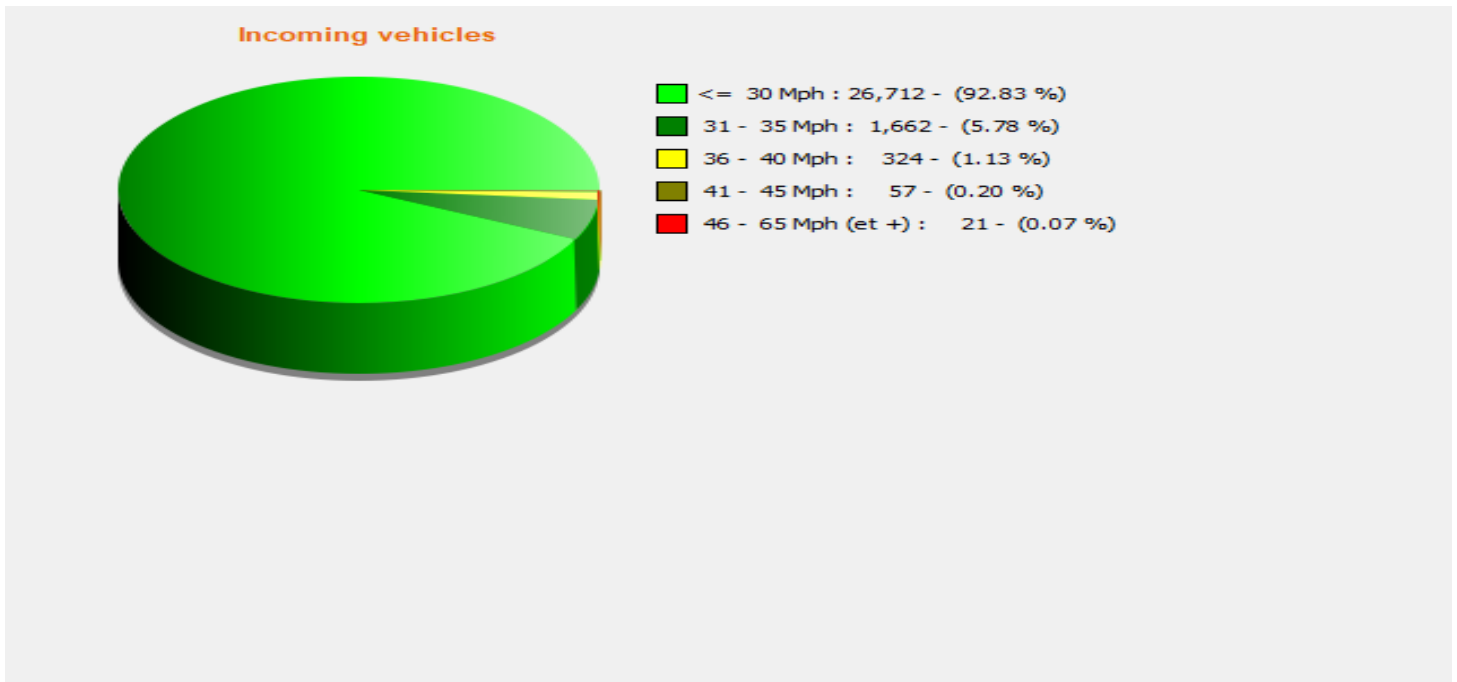

Location:

Comments:

Start date: Thursday, January 6, 2022 12:00 AM
End date: Monday, January 17, 2022 9:00 AM

Location:

Comments:

Outgoing vehicles

Start date: Thursday, January 6, 2022 12:00 AM
End date: Monday, January 17, 2022 9:00 AM