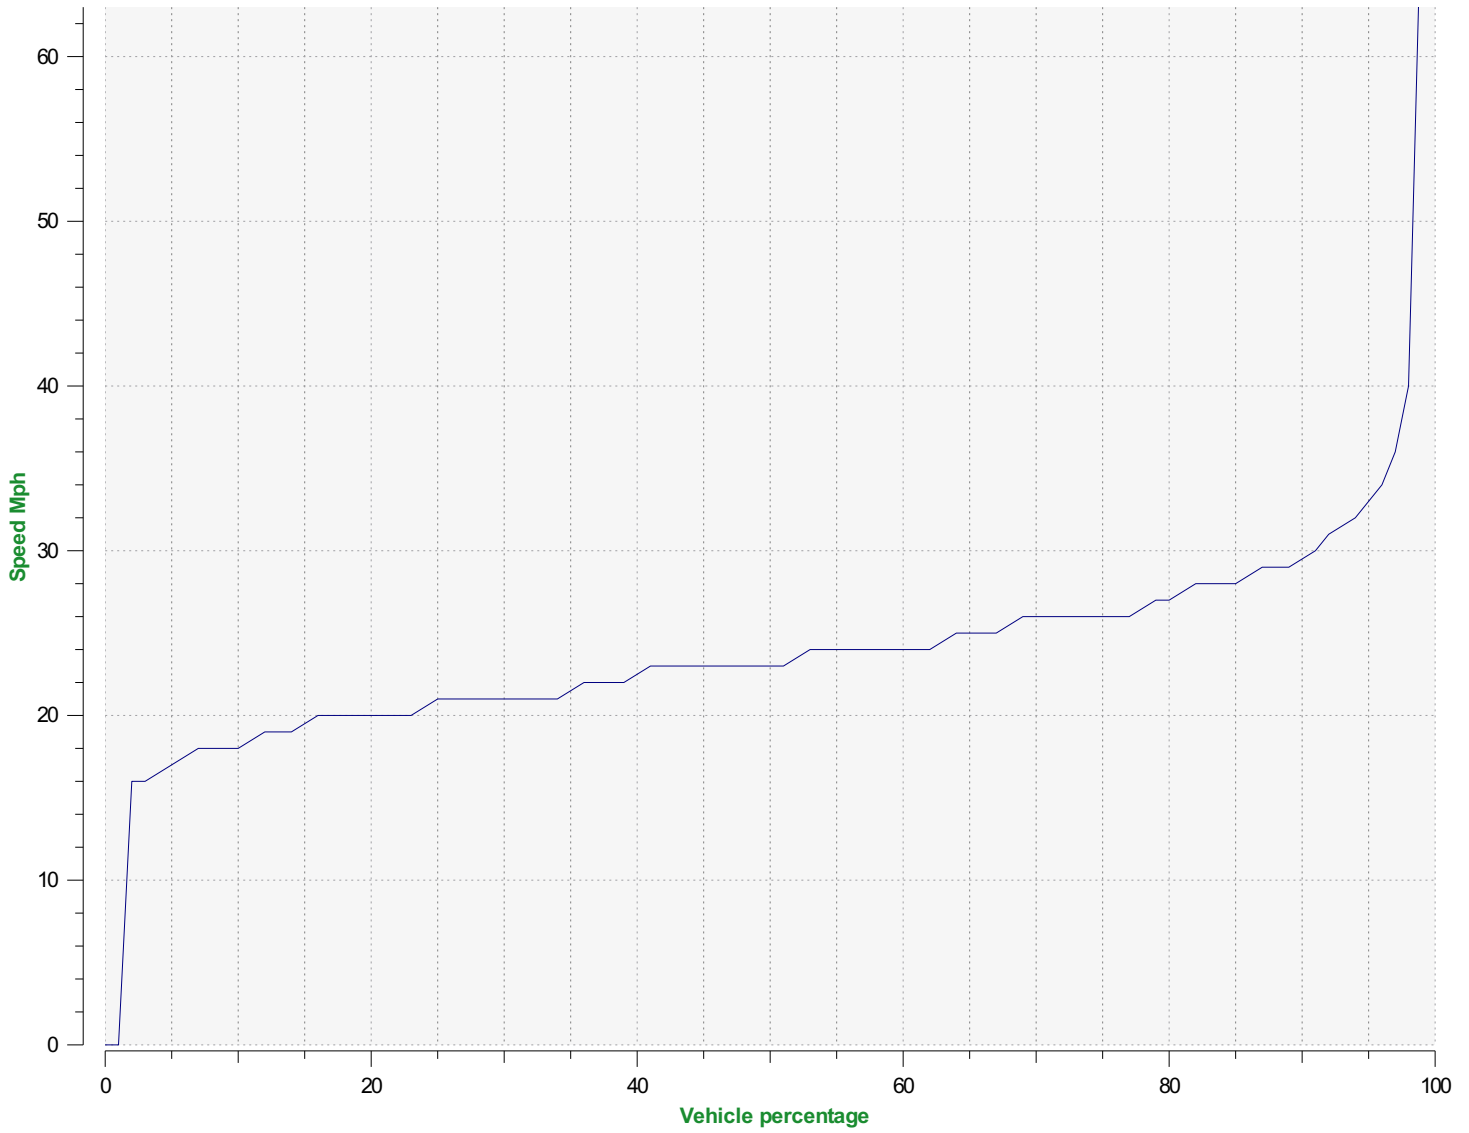

Location:

Comments:

Start date: Thursday, January 6, 2022 12:00 AM
End date: Monday, January 17, 2022 9:00 AM

Location:

Comments:

Outgoing vehicles

Start date: Thursday, January 6, 2022 12:00 AM
End date: Monday, January 17, 2022 9:00 AM

Location:

Comments:

Speed percentiles (incoming)

V30: 22.00Mph **V50:** 24.00Mph **V85:** 28.00Mph

Start date: Thursday, January 6, 2022 12:00 AM
End date: Monday, January 17, 2022 9:00 AM

Location:

Comments:

Speed percentile(outgoing)

V30: 21.00Mph **V50:** 23.00Mph **V85:** 28.00Mph

Start date: Thursday, January 6, 2022 12:00 AM
End date: Monday, January 17, 2022 9:00 AM

Location:

Comments: