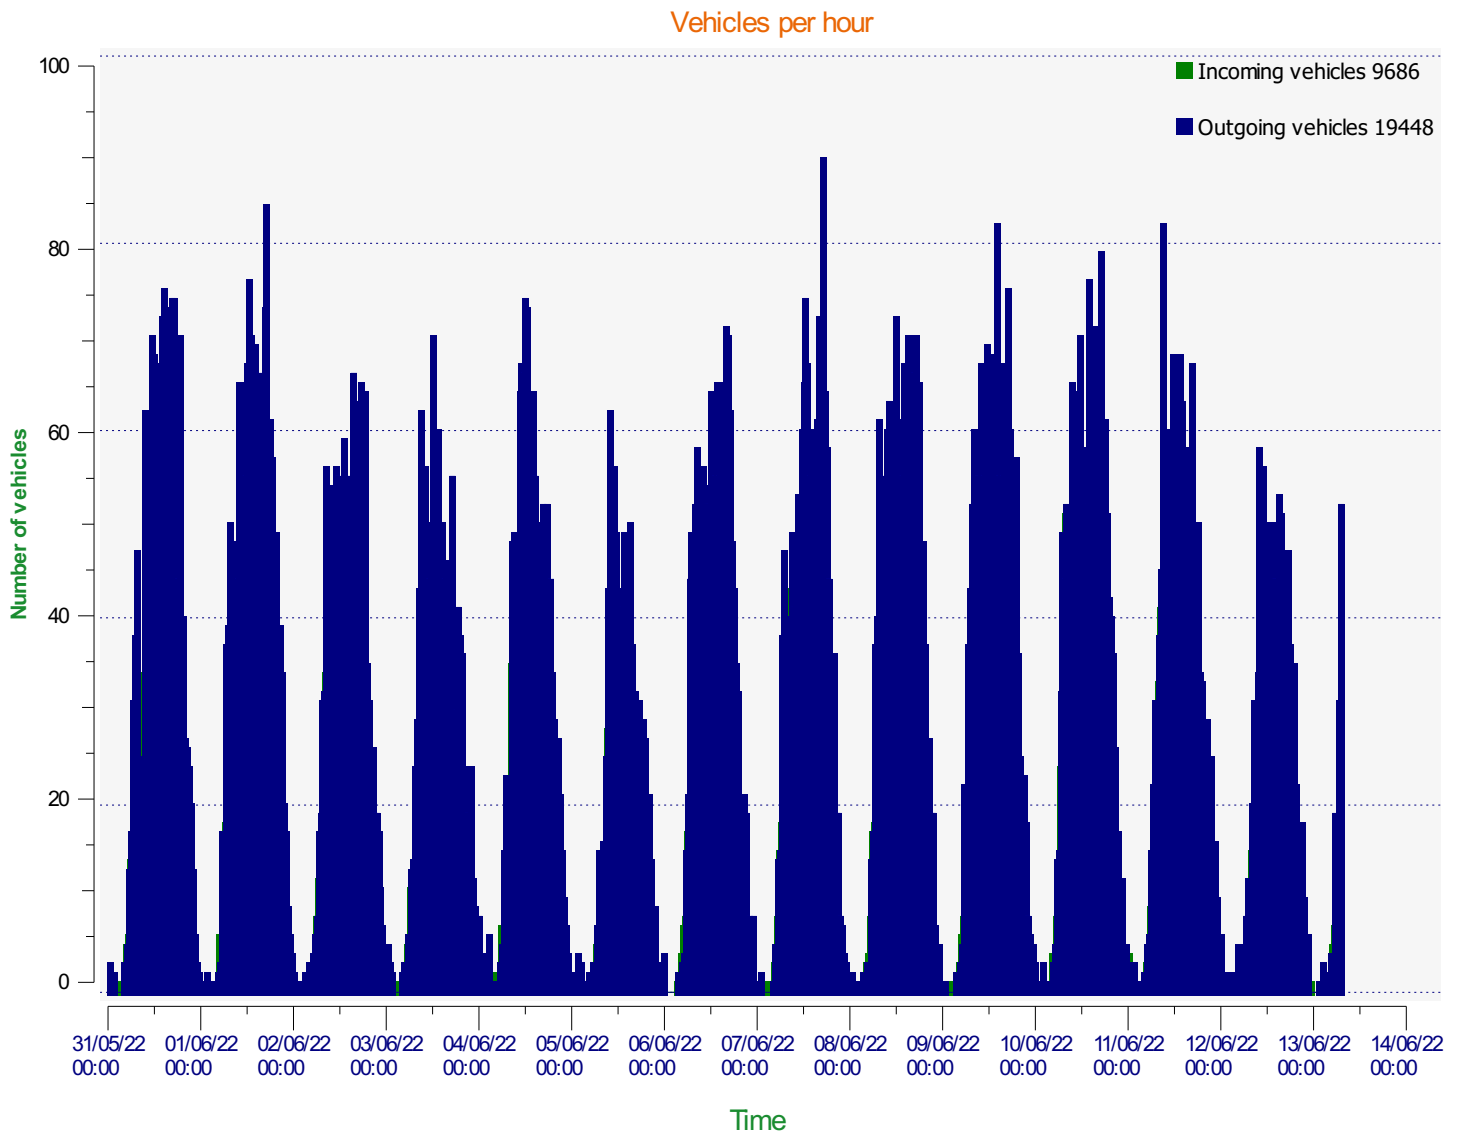

Location: West Stret June

Comments:

Start date: Tuesday, May 31, 2022 12:00 AM
End date: Monday, June 13, 2022 7:00 AM

Location: West Stret June

Comments:

Start date: Tuesday, May 31, 2022 12:00 AM
End date: Monday, June 13, 2022 7:00 AM

Location: West Stret June

Comments:

Start date: Tuesday, May 31, 2022 12:00 AM
End date: Monday, June 13, 2022 7:00 AM

Location: West Stret June

Comments:

Outgoing vehicles

Start date: Tuesday, May 31, 2022 12:00 AM
End date: Monday, June 13, 2022 7:00 AM

Location: West Stret June

Comments:

Speed percentiles (incoming)

V30: 16.00Mph **V50:** 18.00Mph **V85:** 22.00Mph

Start date: Tuesday, May 31, 2022 12:00 AM
End date: Monday, June 13, 2022 7:00 AM

Location: West Stret June

Comments:

Speed percentile(outgoing)

V30: 16.00Mph **V50:** 18.00Mph **V85:** 22.00Mph

Start date: Tuesday, May 31, 2022 12:00 AM
End date: Monday, June 13, 2022 7:00 AM

Location: West Stret June

Comments: