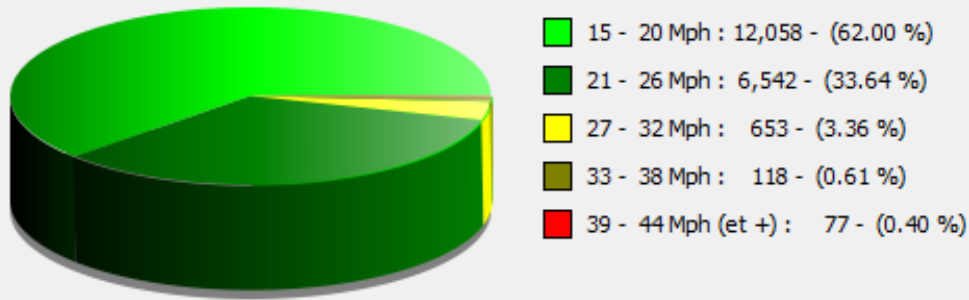

Location: West Stret June

Comments:

Start date: Tuesday, May 31, 2022 12:00 AM
End date: Monday, June 13, 2022 7:00 AM

Location: West Stret June

Comments:

Outgoing vehicles

Start date: Tuesday, May 31, 2022 12:00 AM
End date: Monday, June 13, 2022 7:00 AM

Location: West Stret June

Comments:

Speed percentiles (incoming)

V30: 16.00Mph **V50:** 18.00Mph **V85:** 22.00Mph

Start date: Tuesday, May 31, 2022 12:00 AM
End date: Monday, June 13, 2022 7:00 AM

Location: West Stret June