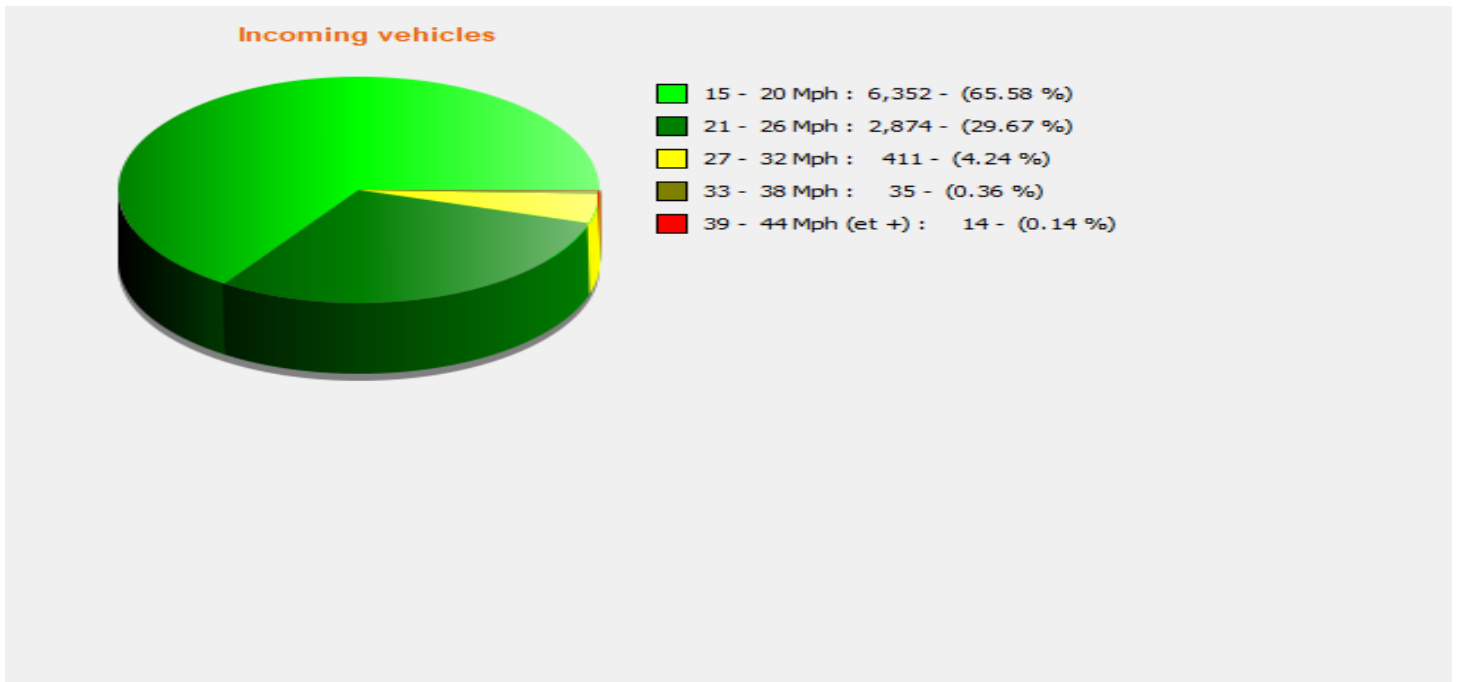

Location: West Stret June

Comments:

Start date: Tuesday, May 31, 2022 12:00 AM
End date: Monday, June 13, 2022 7:00 AM

Location: West Stret June

Comments:

Start date: Tuesday, May 31, 2022 12:00 AM
End date: Monday, June 13, 2022 7:00 AM

Location: West Stret June

Comments:

Start date: Tuesday, May 31, 2022 12:00 AM
End date: Monday, June 13, 2022 7:00 AM

Location: West Stret June

Comments:

Outgoing vehicles

Start date: Tuesday, May 31, 2022 12:00 AM
End date: Monday, June 13, 2022 7:00 AM