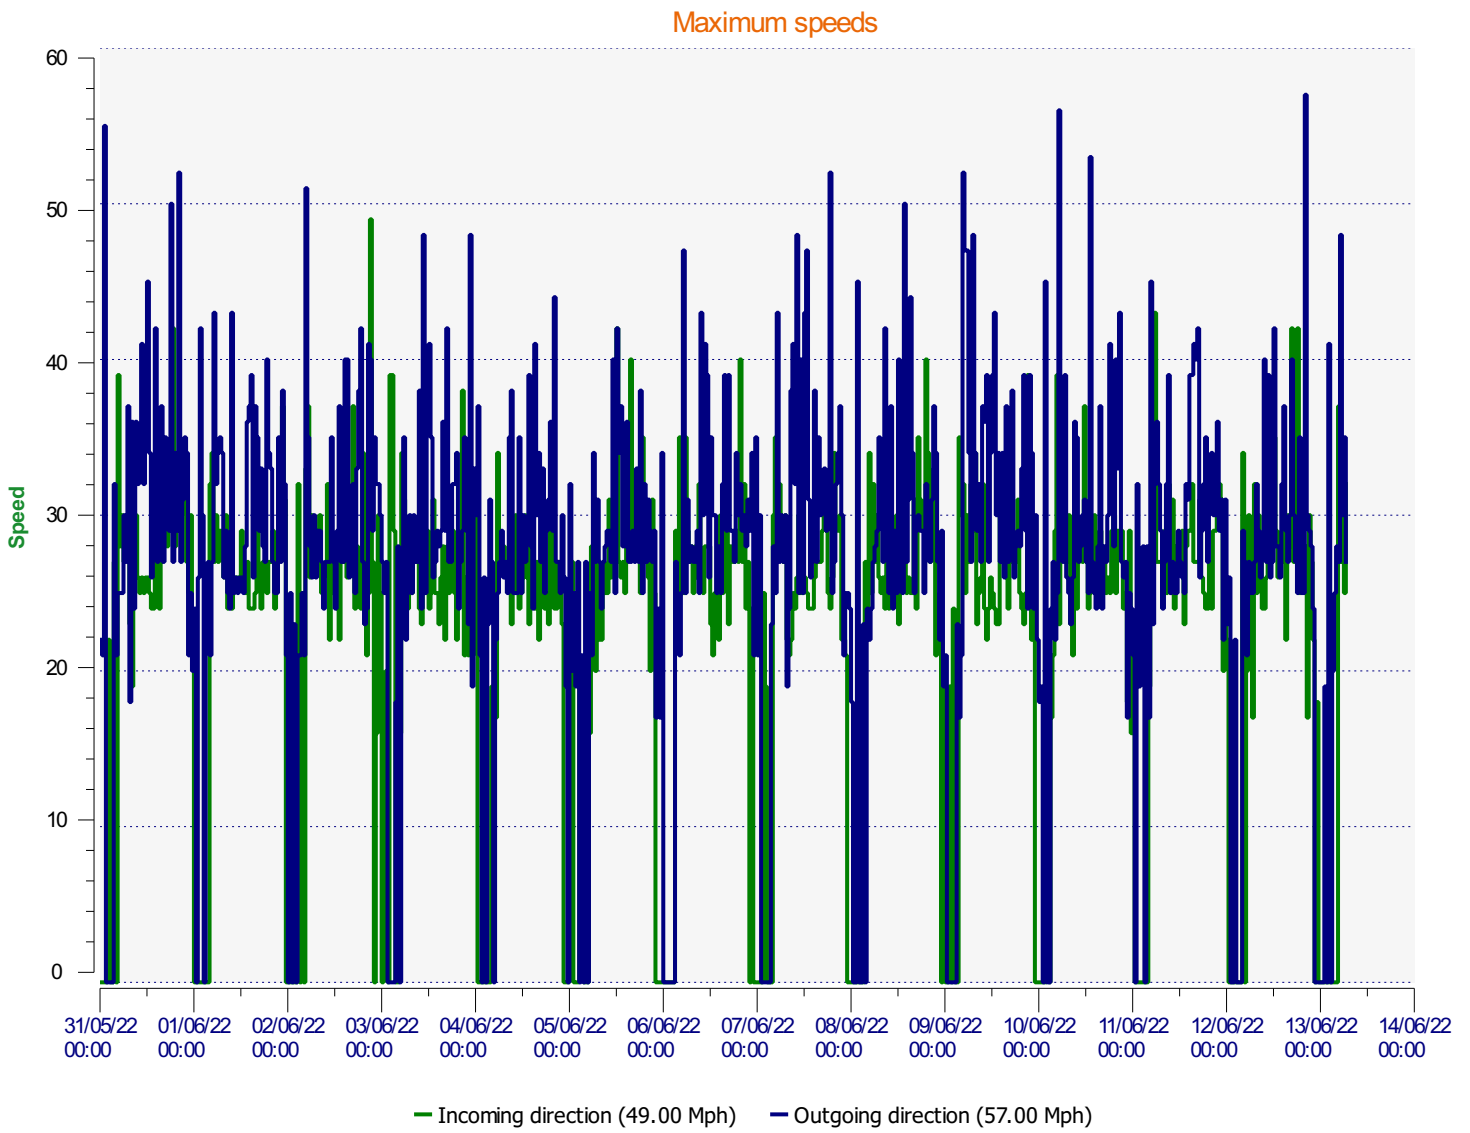

Location: West Stret June

Comments:

Start date: Tuesday, May 31, 2022 12:00 AM
End date: Monday, June 13, 2022 7:00 AM

Location: West Stret June

Comments:

Start date: Tuesday, May 31, 2022 12:00 AM
End date: Monday, June 13, 2022 7:00 AM

Location: West Stret June

Comments:

Start date: Tuesday, May 31, 2022 12:00 AM
End date: Monday, June 13, 2022 7:00 AM

Location: West Stret June

Comments:

Outgoing vehicles

Start date: Tuesday, May 31, 2022 12:00 AM
End date: Monday, June 13, 2022 7:00 AM

Location: West Stret June

Comments:

Speed percentiles (incoming)

V30: 16.00Mph **V50:** 18.00Mph **V85:** 22.00Mph

Start date: Tuesday, May 31, 2022 12:00 AM
End date: Monday, June 13, 2022 7:00 AM

Location: West Stret June

Comments:

Speed percentile(outgoing)

V30: 16.00Mph **V50:** 18.00Mph **V85:** 22.00Mph

Start date: Tuesday, May 31, 2022 12:00 AM
End date: Monday, June 13, 2022 7:00 AM

Location: West Stret June

Comments: