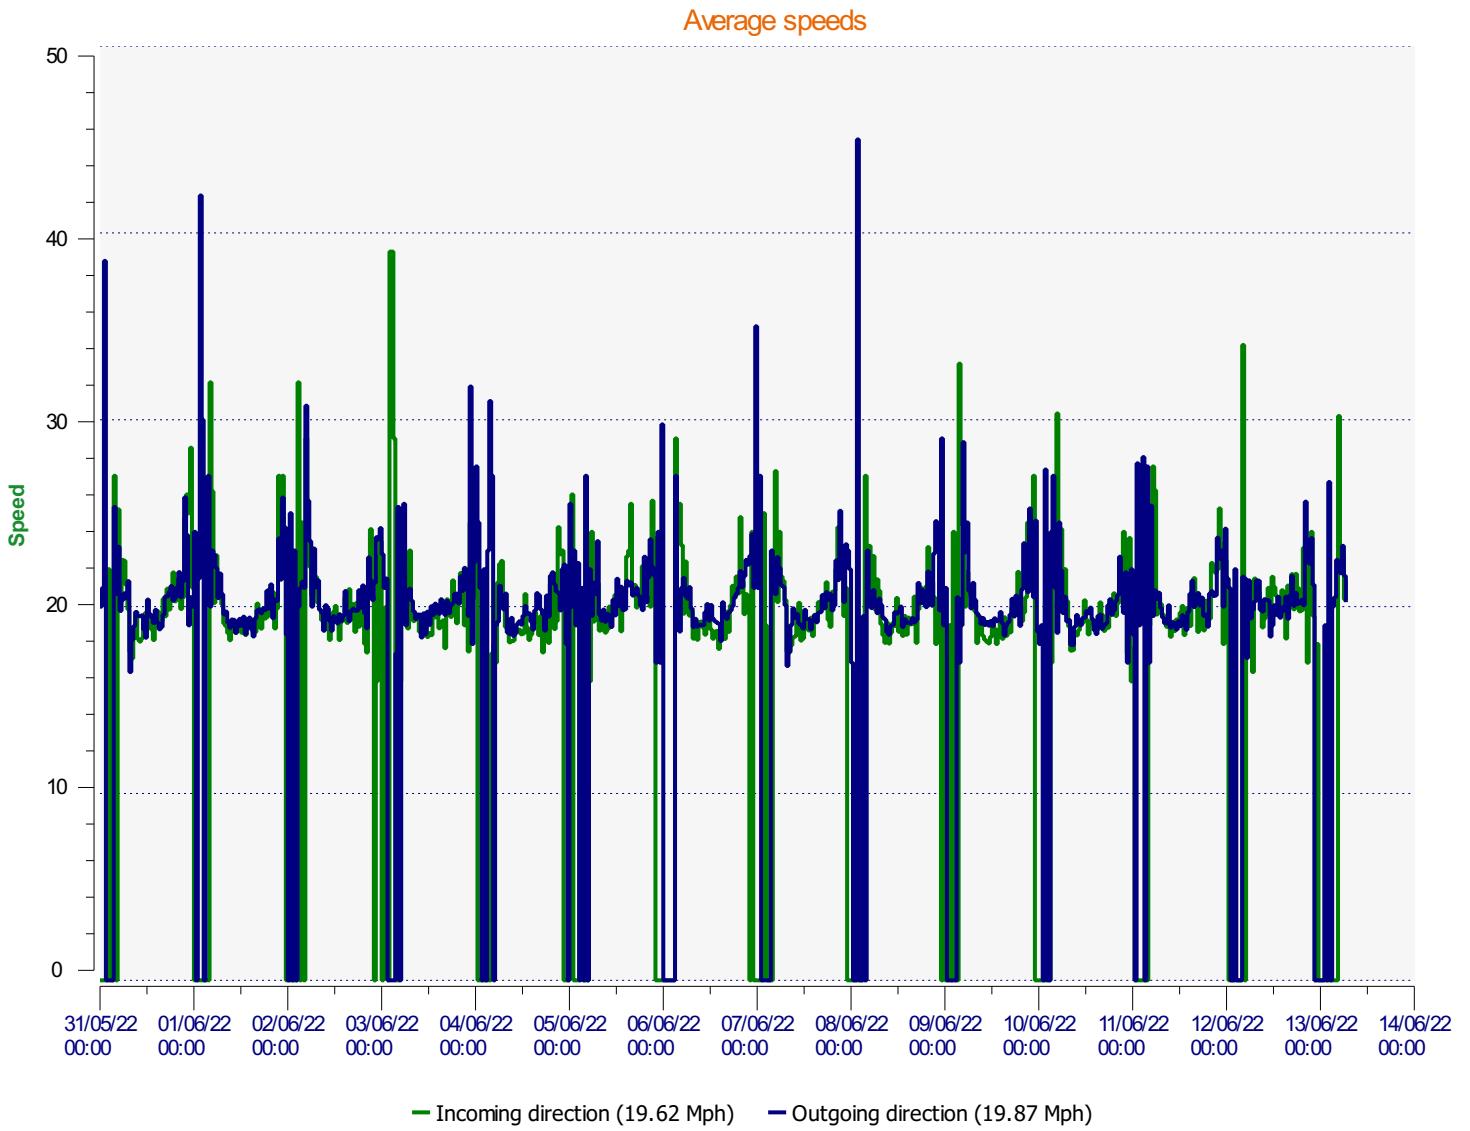

Start date: Tuesday, May 31, 2022 12:00 AM
End date: Monday, June 13, 2022 7:00 AM

Location: West Stret June

Comments: